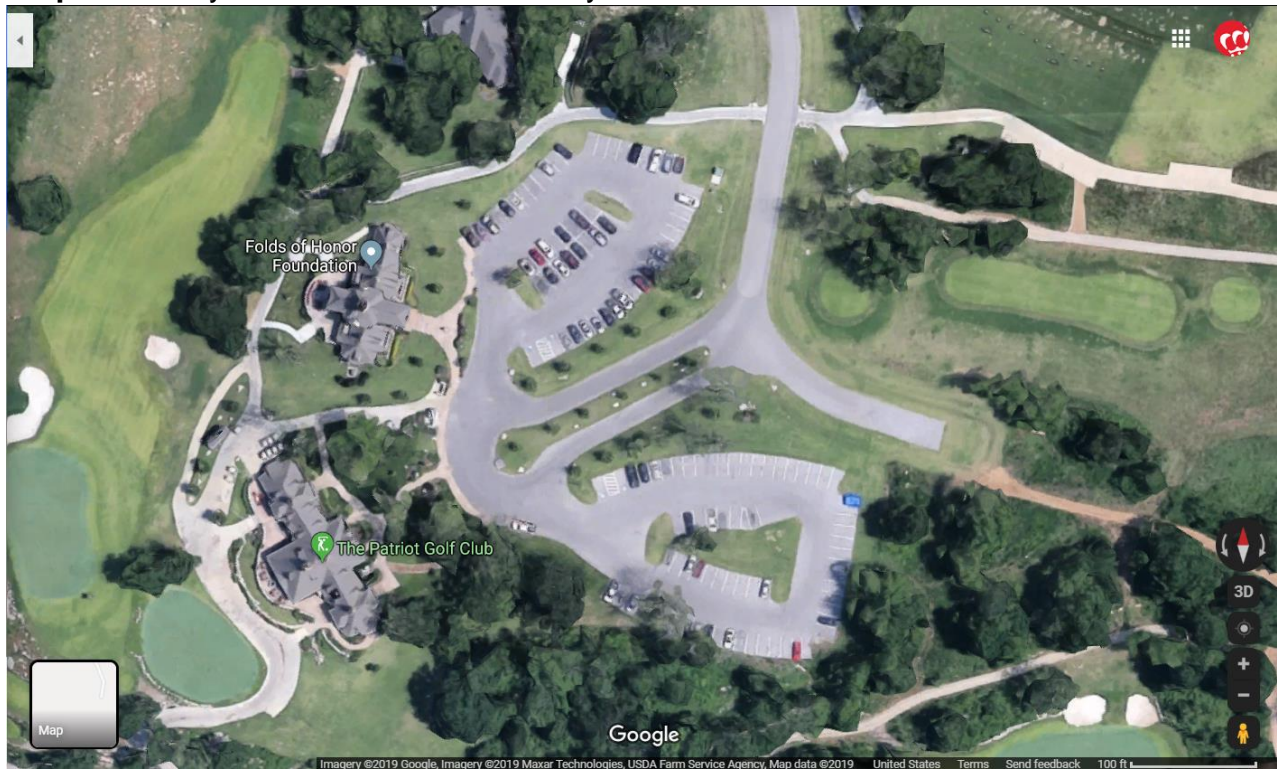

The Patriot Golf Club
5790 N Patriot Dr, Owasso, OK 74055

Directions to the Patriot Golf Club (Three Pages)

Step One: Get on Highway 66

Step Two: Make a right onto Gordon Rd.

Step Three: Make a right onto Highway 266

Step Four: Merge right to stay on Highway 266

Step Five: Make a right onto N 193rd E Ave. (This turn takes you up a hill)

Step Six: Make a left onto E 66th St. N (Look for Blue Patriot Golf Club Sign)

Step Seven: Make a left onto N 177th E Ave. (Follow Blue Patriot Golf Club Sign)

Step Eight: Make a left onto North Patriot Dr. (Follow Blue Patriot Golf Club Sign)

Step Nine: Give your name to gate attendant and let the attendant know you are there for the Red Crown Credit Union Christmas Party.

Step Ten: Stay on North Patriot Dr. until you reach the Club House.

Step Eleven: Park! Get ready to have fun!