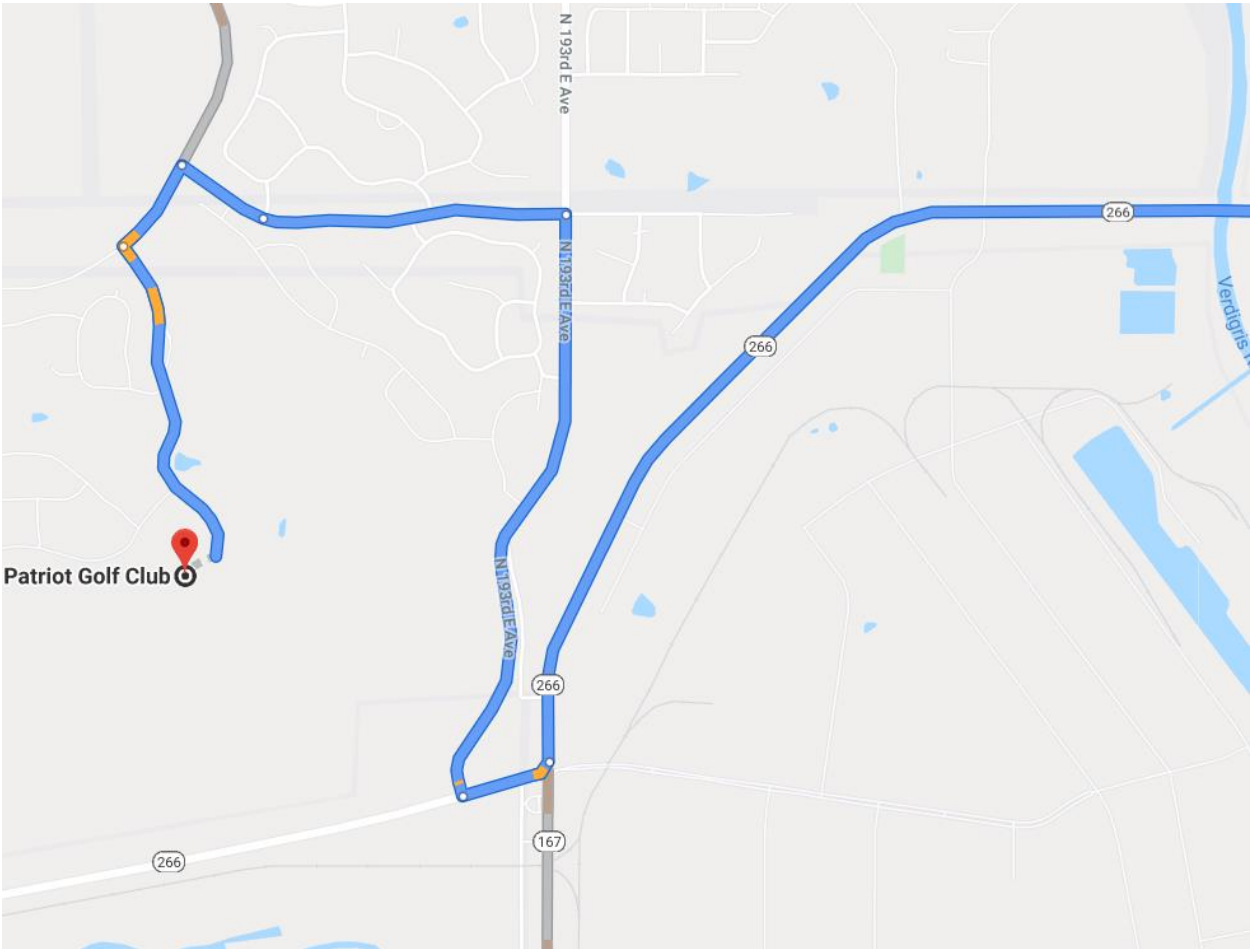

The Patriot Golf Club
5790 N Patriot Dr, Owasso, OK 74055

Directions to the Patriot Golf Club (Three Pages)

Step One: Get on Highway 66

Step Two: Make a right onto Gordon Rd.

Step Three: Make a right onto Highway 266

Step Four: Merge right to stay on Highway 266

Step Five: Make a right onto N 193rd E Ave. (This turn takes you up a hill)

Step Six: Make a left onto E 66th St. N (Look for Blue Patriot Golf Club Sign)

Step Seven: Make a left onto N 177th E Ave. (Follow Blue Patriot Golf Club Sign)

Step Eight: Make a left onto North Patriot Dr. (Follow Blue Patriot Golf Club Sign)

Step Nine: Give your name to gate attendant and let the attendant know you are there for the Red Crown Credit Union Christmas Party.

Step Ten: Stay on North Patriot Dr. until you reach the Club House.

Step Eleven: Park! Get ready to have fun!