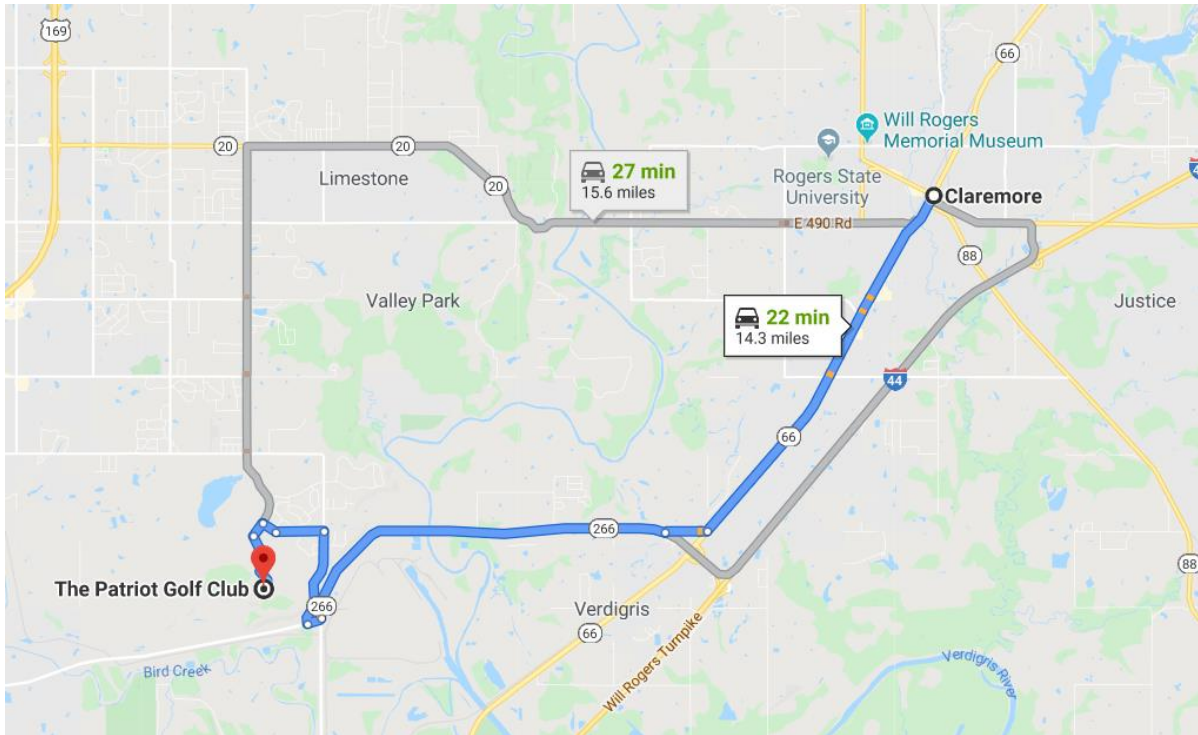

The Patriot Golf Club
5790 N Patriot Dr, Owasso, OK 74055

Directions to the Patriot Golf Club (Three Pages)

Step One: Get on Highway 66

Step Two: Make a right onto Gordon Rd.

Step Three: Make a right onto Highway 266

Step Four: Merge right to stay on Highway 266

Step Five: Make a right onto N 193rd E Ave. (This turn takes you up a hill)

Step Six: Make a left onto E 66th St. N (Look for Blue Patriot Golf Club Sign)

Step Seven: Make a left onto N 177th E Ave. (Follow Blue Patriot Golf Club Sign)

Step Eight: Make a left onto North Patriot Dr. (Follow Blue Patriot Golf Club Sign)

Step Nine: Give your name to gate attendant and let the attendant know you are there for the Red Crown Credit Union Christmas Party.

Step Ten: Stay on North Patriot Dr. until you reach the Club House.

Step Eleven: Park! Get ready to have fun!