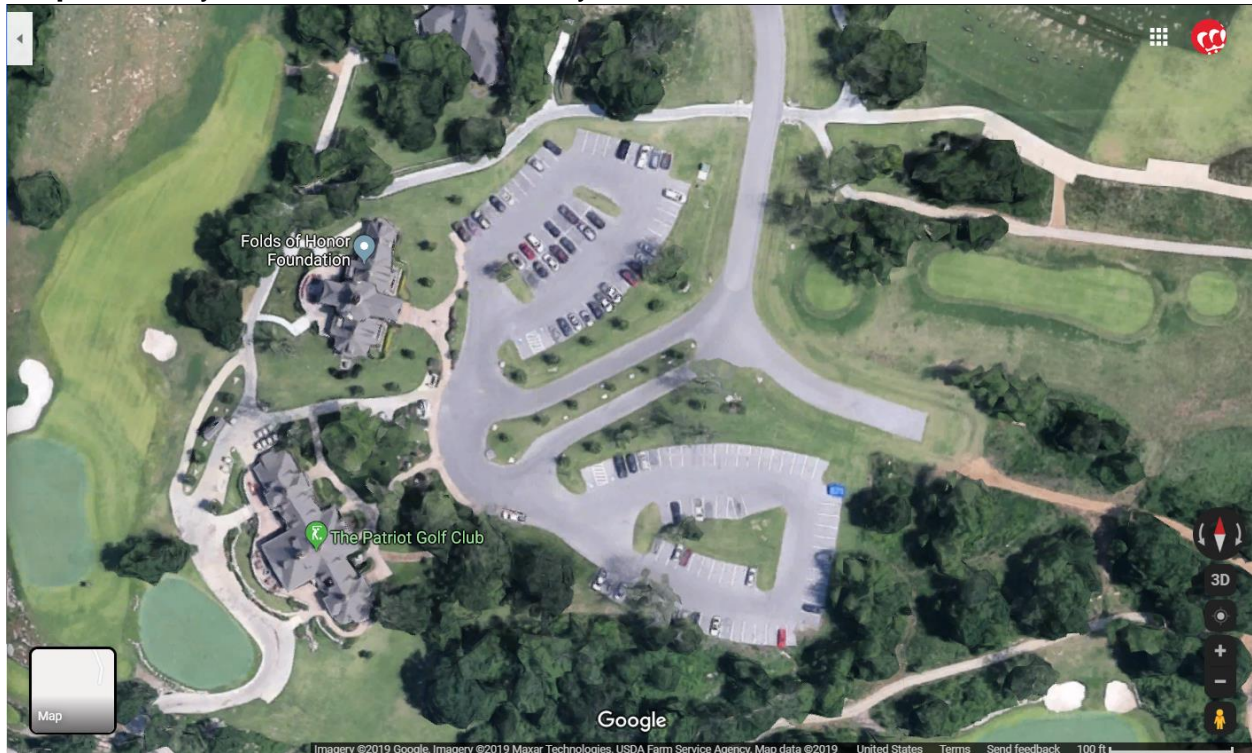

**The Patriot Golf Club
5790 N Patriot Dr, Owasso, OK 74055**

Directions to the Patriot Golf Club (Two Pages)

Step One: Get on Highway 169 South (if necessary)

Step Two: Make a right onto E 76th St. N

Step Three: Make a right onto N 177th E Ave. (Stone Canyon Entrance)

Step Four: Make a left onto North Patriot Dr. (Follow Blue Patriot Golf Club Sign)

Step Five: Give your name to gate attendant and let the attendant know you are there for the Red Crown Credit Union Christmas Party.

Step Six: Stay on North Patriot Dr. until you reach the Club House.

Step Seven: Park! Get ready to have fun!