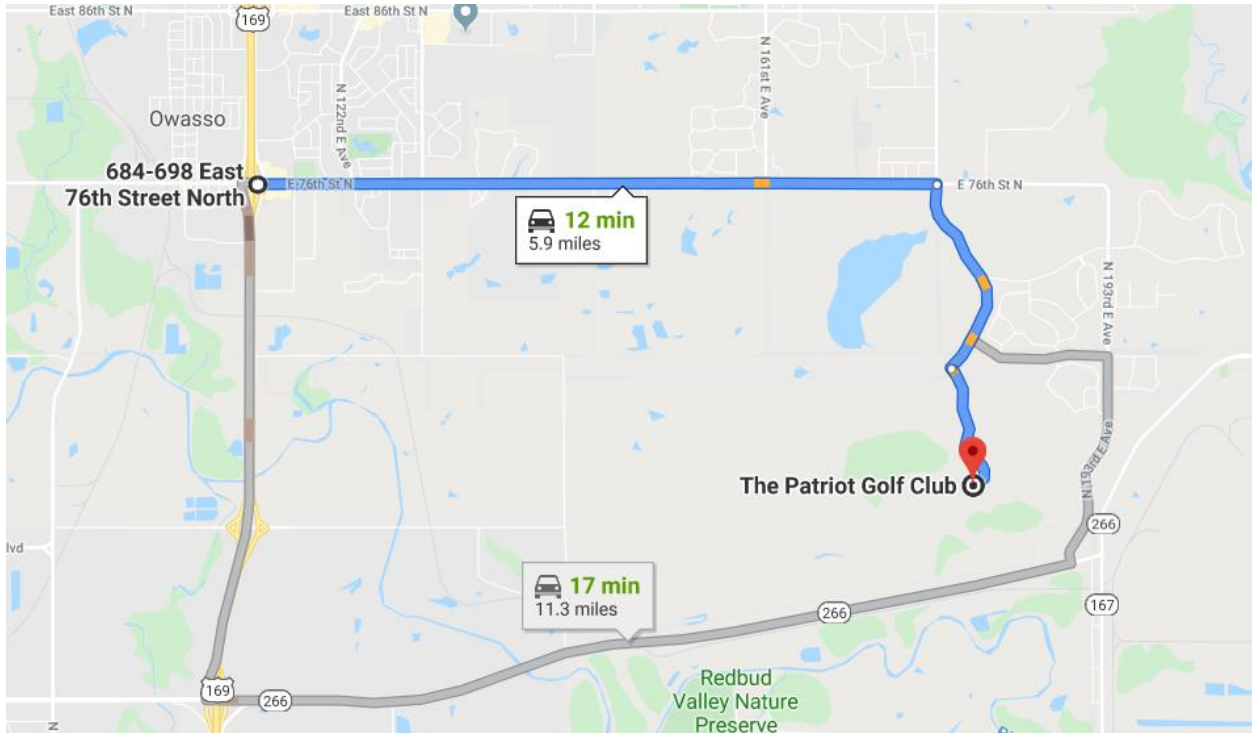

**The Patriot Golf Club
5790 N Patriot Dr, Owasso, OK 74055**

Directions to the Patriot Golf Club (Two Pages)

Step One: Get on Highway 169 South (if necessary)

Step Two: Make a right onto E 76th St. N

Step Three: Make a right onto N 177th E Ave. (Stone Canyon Entrance)

Step Four: Make a left onto North Patriot Dr. (Follow Blue Patriot Golf Club Sign)

Step Five: Give your name to gate attendant and let the attendant know you are there for the Red Crown Credit Union Christmas Party.

Step Six: Stay on North Patriot Dr. until you reach the Club House.

Step Seven: Park! Get ready to have fun!