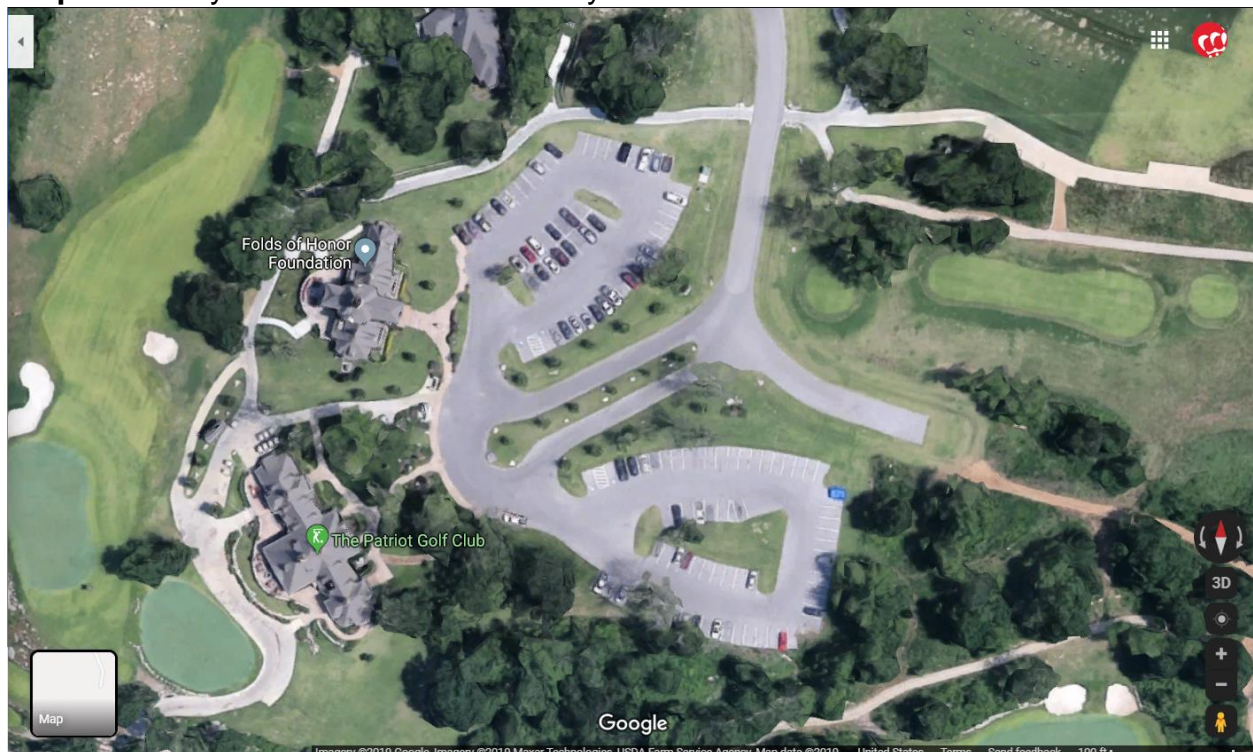

**The Patriot Golf Club
5790 N Patriot Dr, Owasso, OK 74055**

Directions to the Patriot Golf Club (Three Pages)

Step One: Get on Highway 20

Step Two: Enter onto Will Rogers Turnpike

Step Three: Take Exit 248 onto Highway 266 (Port of Catoosa/Claremore)

Step Four: Merge Right to stay on Highway 266

Step Five: Make a right onto N 193rd E Ave. (This turn takes you up a hill)

Step Six: Make a left onto E 66th St. N (Look for Blue Patriot Golf Club Sign)

Step Seven: Make a left onto N 177th E Ave. (Follow Blue Patriot Golf Club Sign)

Step Eight: Make a left onto North Patriot Dr. (Follow Blue Patriot Golf Club Sign)

Step Nine: Give your name to gate attendant and let the attendant know you are there for the Red Crown Credit Union Christmas Party.

Step Ten: Stay on North Patriot Dr. until you reach the Club House.

Step Eleven: Park! Get ready to have fun!