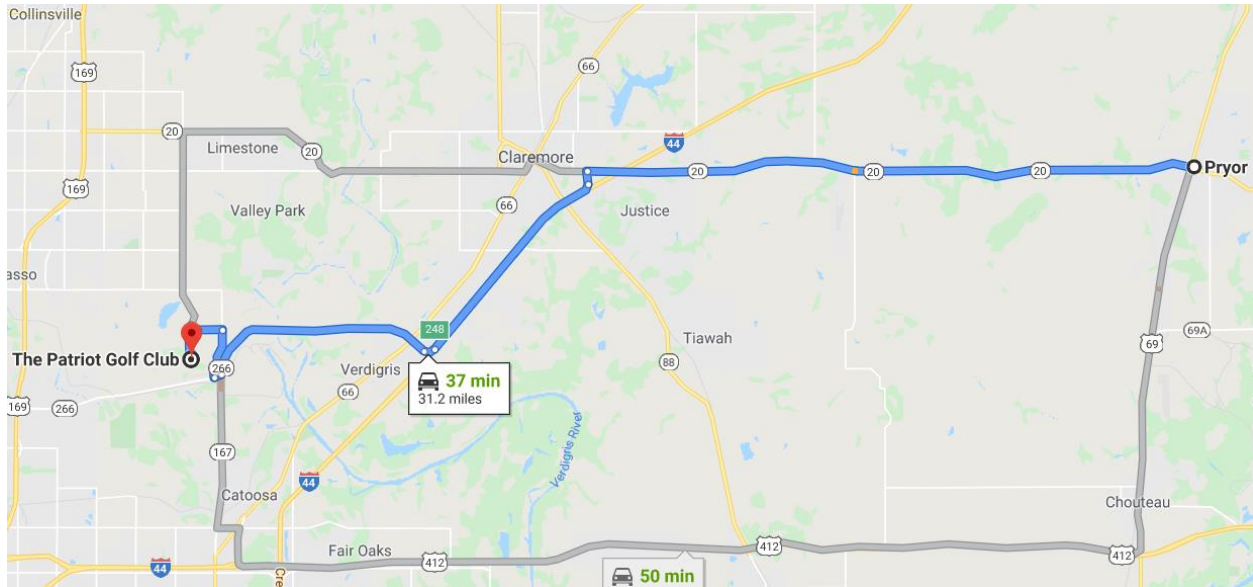

**The Patriot Golf Club
5790 N Patriot Dr, Owasso, OK 74055**

Directions to the Patriot Golf Club (Three Pages)

Step One: Get on Highway 20

Step Two: Enter onto Will Rogers Turnpike

Step Three: Take Exit 248 onto Highway 266 (Port of Catoosa/Claremore)

Step Four: Merge Right to stay on Highway 266

Step Five: Make a right onto N 193rd E Ave. (This turn takes you up a hill)

Step Six: Make a left onto E 66th St. N (Look for Blue Patriot Golf Club Sign)

Step Seven: Make a left onto N 177th E Ave. (Follow Blue Patriot Golf Club Sign)

Step Eight: Make a left onto North Patriot Dr. (Follow Blue Patriot Golf Club Sign)

Step Nine: Give your name to gate attendant and let the attendant know you are there for the Red Crown Credit Union Christmas Party.

Step Ten: Stay on North Patriot Dr. until you reach the Club House.

Step Eleven: Park! Get ready to have fun!