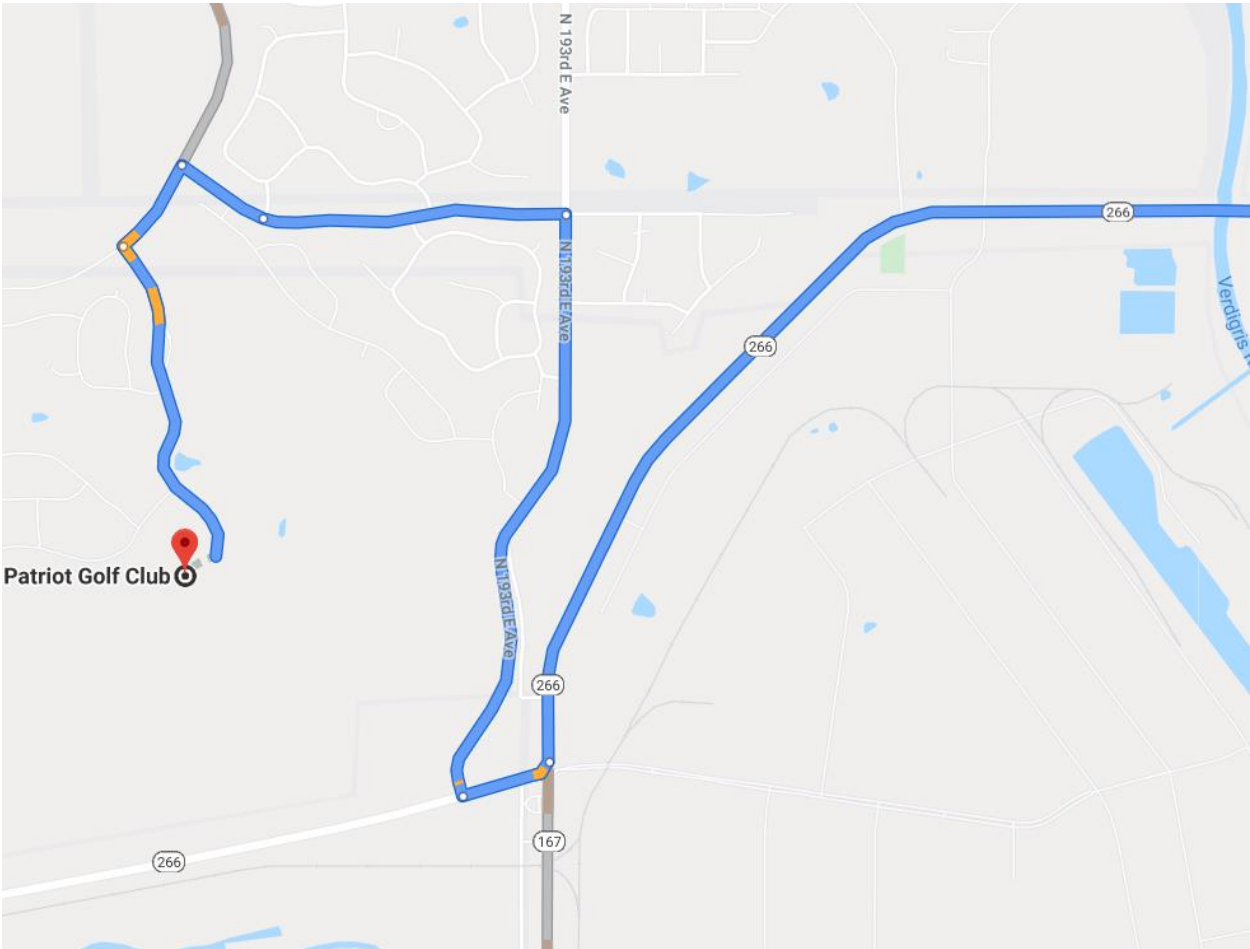

**The Patriot Golf Club
5790 N Patriot Dr, Owasso, OK 74055**

Directions to the Patriot Golf Club (Three Pages)

Step One: Get on Highway 20

Step Two: Enter onto Will Rogers Turnpike

Step Three: Take Exit 248 onto Highway 266 (Port of Catoosa/Claremore)

Step Four: Merge Right to stay on Highway 266

Step Five: Make a right onto N 193rd E Ave. (This turn takes you up a hill)

Step Six: Make a left onto E 66th St. N (Look for Blue Patriot Golf Club Sign)

Step Seven: Make a left onto N 177th E Ave. (Follow Blue Patriot Golf Club Sign)

Step Eight: Make a left onto North Patriot Dr. (Follow Blue Patriot Golf Club Sign)

Step Nine: Give your name to gate attendant and let the attendant know you are there for the Red Crown Credit Union Christmas Party.

Step Ten: Stay on North Patriot Dr. until you reach the Club House.

Step Eleven: Park! Get ready to have fun!