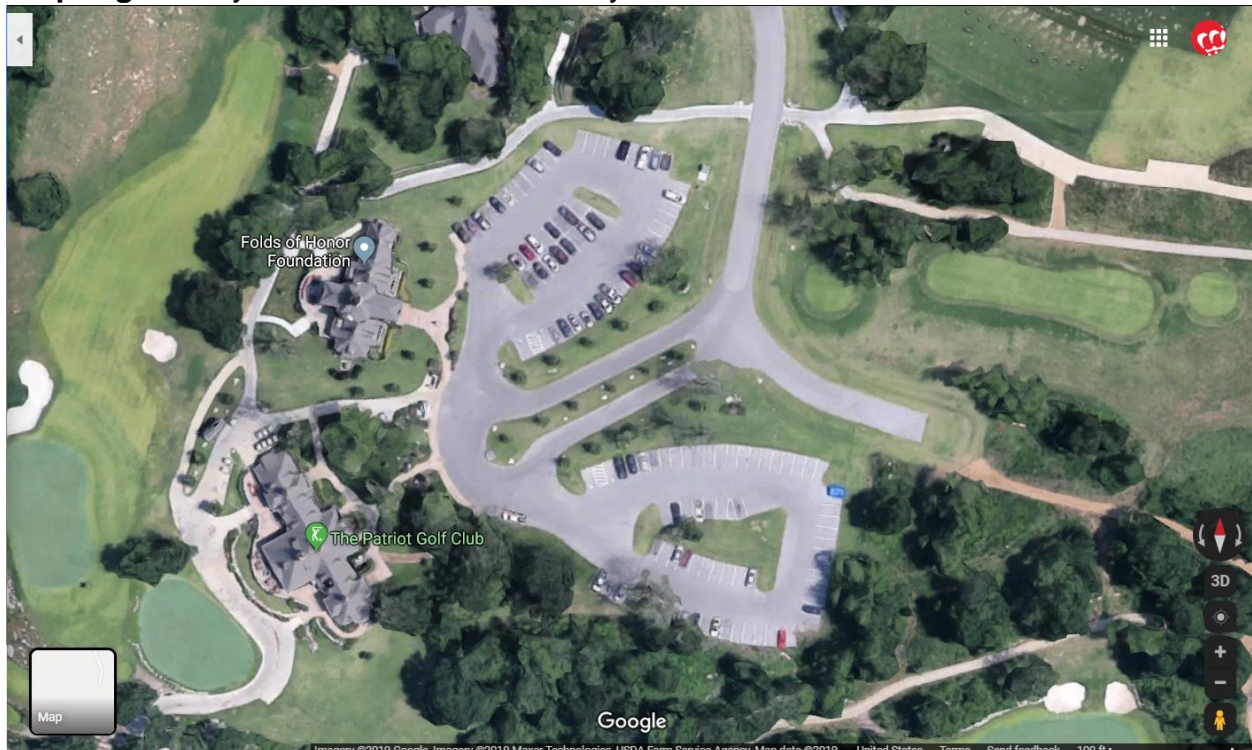

The Patriot Golf Club
5790 N Patriot Dr, Owasso, OK 74055

Directions to the Patriot Golf Club (Three Pages)

Step One: Get on Highway 169 North

Step Two: Make a right onto E 46th St. N

Step Three: Make a left onto N 193rd E Ave. (This turn takes you up a hill)

Step Four: Make a left onto E 66th St. N (Look for Blue Patriot Golf Club Sign)

Step Five: Make a left onto N 177th E Ave. (Follow Blue Patriot Golf Club Sign)

Step Six: Make a left onto North Patriot Dr. (Follow Blue Patriot Golf Club Sign)

Step Seven: Give your name to gate attendant and let the attendant know you are there for the Red Crown Credit Union Christmas Party.

Step Eight: Stay on North Patriot Dr. until you reach the Club House.