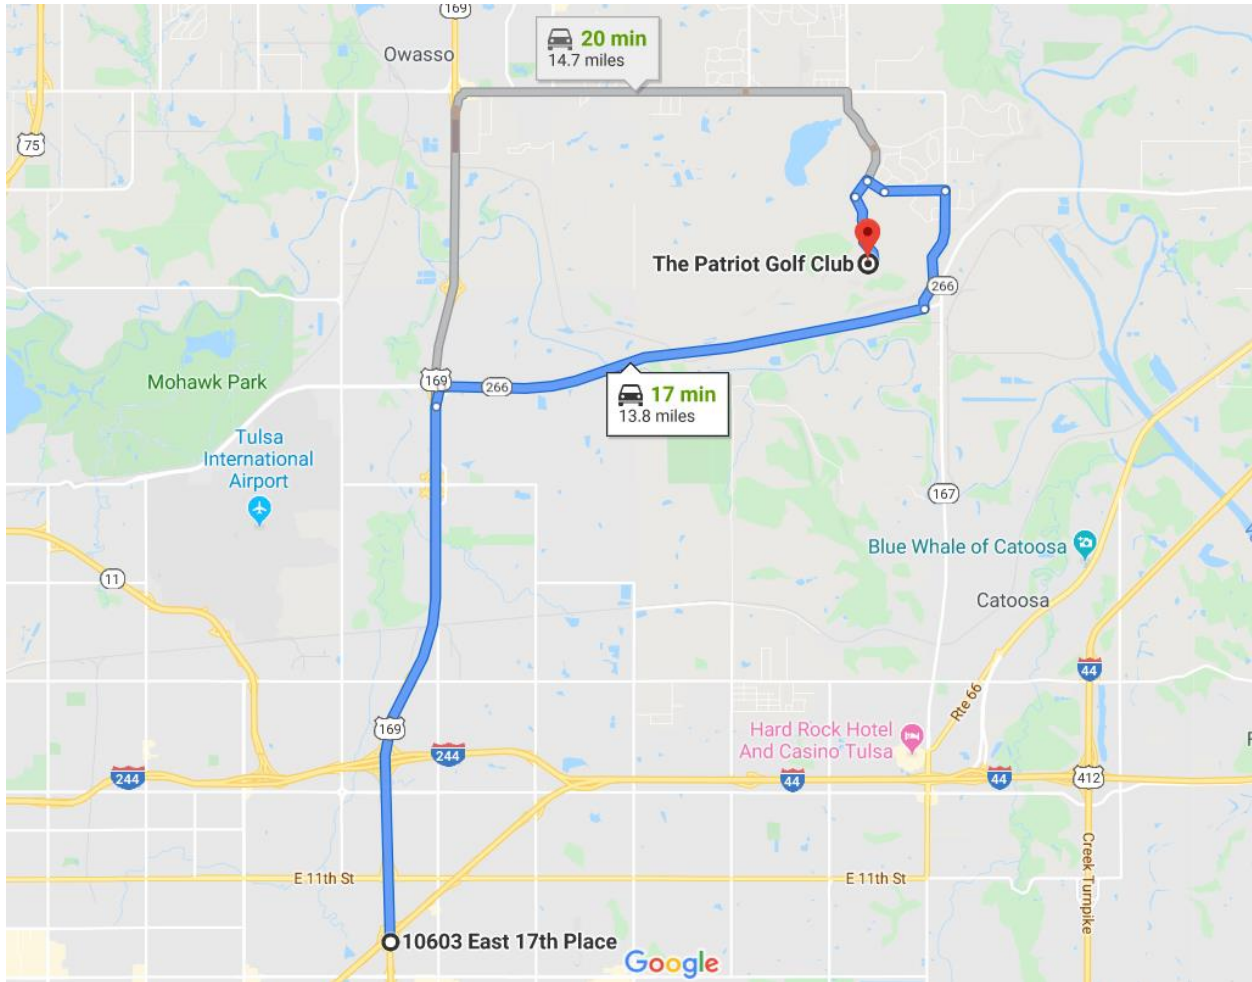

The Patriot Golf Club
5790 N Patriot Dr, Owasso, OK 74055

Directions to the Patriot Golf Club (Three Pages)

Step One: Get on Highway 169 North

Step Two: Make a right onto E 46th St. N

Step Three: Make a left onto N 193rd E Ave. (This turn takes you up a hill)

Step Four: Make a left onto E 66th St. N (Look for Blue Patriot Golf Club Sign)

Step Five: Make a left onto N 177th E Ave. (Follow Blue Patriot Golf Club Sign)

Step Six: Make a left onto North Patriot Dr. (Follow Blue Patriot Golf Club Sign)

Step Seven: Give your name to gate attendant and let the attendant know you are there for the Red Crown Credit Union Christmas Party.

Step Eight: Stay on North Patriot Dr. until you reach the Club House.