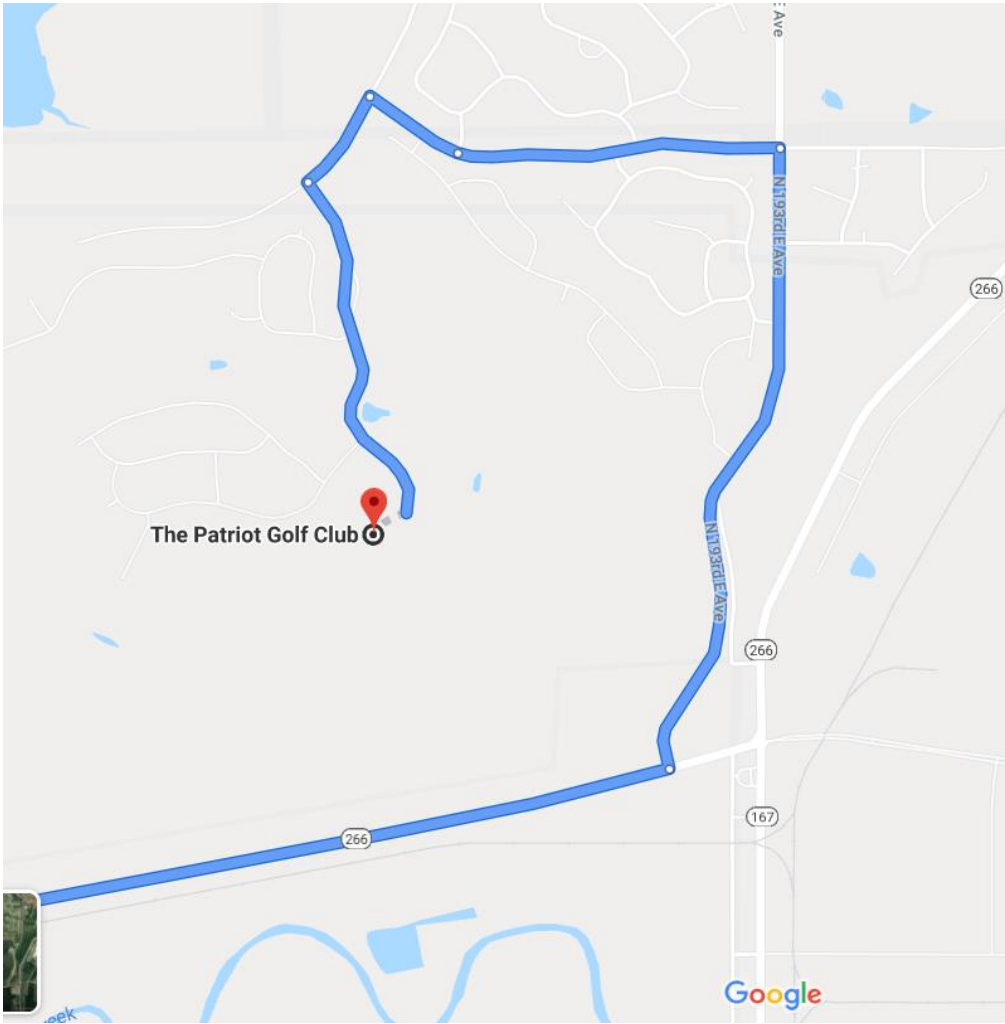

The Patriot Golf Club
5790 N Patriot Dr, Owasso, OK 74055

Directions to the Patriot Golf Club (Three Pages)

Step One: Get on Highway 169 North

Step Two: Make a right onto E 46th St. N

Step Three: Make a left onto N 193rd E Ave. (This turn takes you up a hill)

Step Four: Make a left onto E 66th St. N (Look for Blue Patriot Golf Club Sign)

Step Five: Make a left onto N 177th E Ave. (Follow Blue Patriot Golf Club Sign)

Step Six: Make a left onto North Patriot Dr. (Follow Blue Patriot Golf Club Sign)

Step Seven: Give your name to gate attendant and let the attendant know you are there for the Red Crown Credit Union Christmas Party.

Step Eight: Stay on North Patriot Dr. until you reach the Club House.